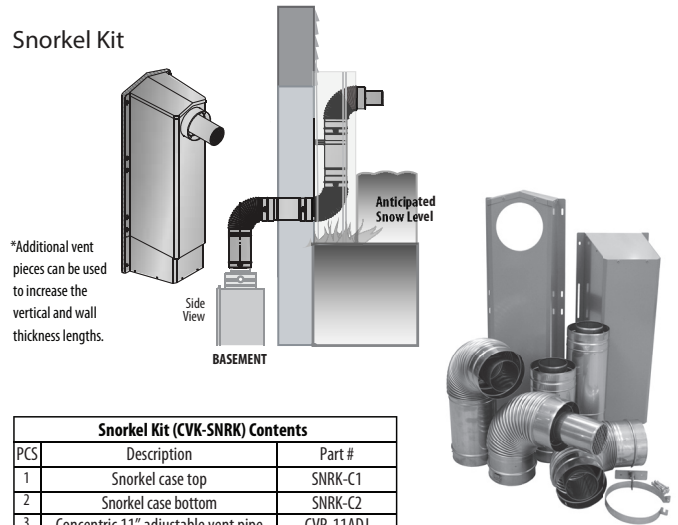

No	1	2	3	4	5	6
Description	Straight Bird Screen w/ Outer Plate	90° Adj w/ Wall Flange	Straight Vent Pipe w/ Wall Flange	Straight	Adjustable	45/ 90 Degree
Part Number	CVT-S	CWF-90ELB	CWF	CVP-4/12/24/36STR	CVP-11/16/40ADJ	CVP-45/90ELB

Vertical Kit
CVK-V-1
(0-45 Degrees)

CVK-V-1 Contents		
No	Description	Part Number
1	Concentric Rain Cap	CRCAI-1
2	Storm Collar	CSCR-1
3	Adjustable Roof Flashing (0-45 Degrees)	CARF-1

Snorkel Kit

*Additional vent pieces can be used to increase the vertical and wall thickness lengths.

Snorkel Kit (CVK-SNRK) Contents		
PCS	Description	Part #
1	Snorkel case top	SNRK-C1
2	Snorkel case bottom	SNRK-C2
3	Concentric 11" adjustable vent pipe	CVP-11ADJ
4	Concentric 16" adjustable vent pipe	CVP-16ADJ
5	Concentric snorkel termination elbow	CVT-SNRK-90ELB
6	Concentric 90 degree elbow	CVP-90ELB
7	Concentric 90 degree adjustable elbow	CVP-90ADJELB
8	Adjustable support strap	SSS-3ADJ
9	Screw set	S-12