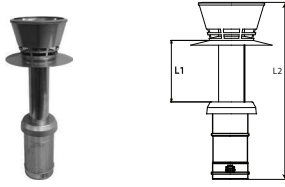

Vent Pipe Rain Cap

Stainless Steel Double-Wall
CRCAI-1

Model No.	Venting Series	L1	L2	Qty / Box
CRCAI-1	Concentric SUS	10.6"	26.5"	1

Straight Termination w/ Birdscreen

Stainless Steel Double-Wall Vent Pipe
CVT-S

Model No.	Venting Series	L1	L2	Qty / Box
CVT-S	Concentric SUS	11.0"	3.9"	6

Vent Pipe w/ Wall Flange

Stainless Steel Double-Wall
CWF

Model No.	Venting Series	L1	L2	Qty / Box
CWF	Concentric SUS	2.0"	8.7"	6

Builder's Edition Wall Thimble

Galvalume Double-Wall Vent Pipe
CWT-H

Model No.	Venting Series	L1	L2	Qty / Box
CWT-H	Concentric	Min. 3.5"	1.5"	1

SUPPORT.NORITZ.COM • 866.766.7489 (press 1)

4" SUS	For NR981 Series	5" SUS	For NC380 Series
		Concentric SUS	For DVC Series