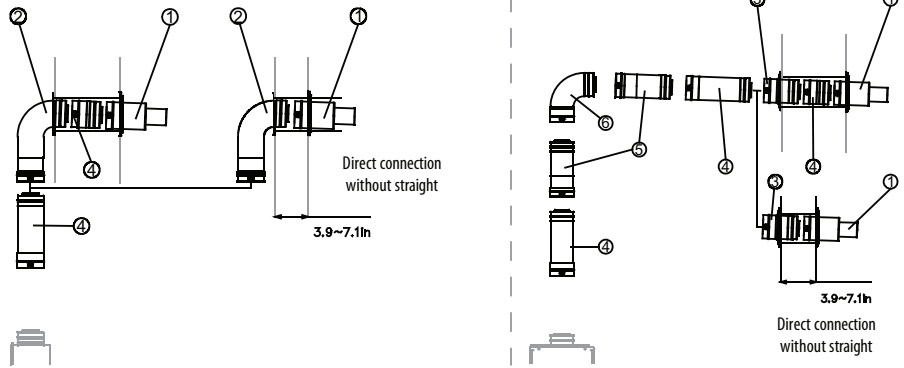

Horizontal- Kits

Standard Wall Kit
Includes inner & outer plates
CVK-H

Wall Thickness Range
From 5.8"-13.2"

Thick Wall Kit
Includes inner & outer plates
CVK-H2

Wall Thickness Range
From 10.3"-17.8"

Horizontal- Build Your Own

No	1	2	3	4	5	6
Description	Straight Bird Screen w/ Outer Plate	90° Adj w/ Wall Flange	Straight Vent Pipe w/ Wall Flange	Straight	Adjustable	45/ 90 Degree
Part Number	CVT-S	CWF-90ELB	CWF	CVP-4/12/24/36STR	CVP-11/16/40ADJ	CVP-45/90ELB