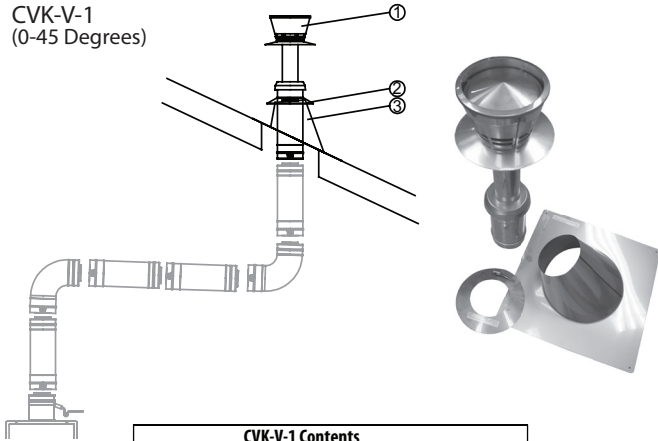

Vertical Kit
CVK-V-1
(0-45 Degrees)

CVK-V-1 Contents		
No	Description	Part Number
1	Concentric Rain Cap	CRCAI-1
2	Storm Collar	CSCR-1
3	Adjustable Roof Flashing (0-45 Degrees)	CARF-1