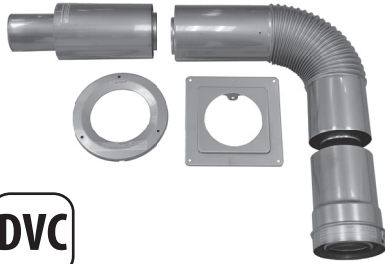

Vent Pipe Rain Cap

Stainless Steel Double-Wall
CRCAI-1

Model No.	Venting Series	L1	L2	Qty / Box
CRCAI-1	Concentric SUS	10.6"	26.5"	1

Straight Termination w/ Birdscreen

Stainless Steel Double-Wall Vent Pipe
CVT-S

Horizontal- Kits

Standard Wall Kit
Includes inner & outer plates
CVK-H

Wall Thickness Range
From 5.8"-13.2"

Thick Wall Kit
Includes inner & outer plates
CVK-H2

Wall Thickness Range
From 10.3"-17.8"

Horizontal- Build Your Own

No	1	2	3	4	5	6
Description	Straight Bird Screen w/ Outer Plate	90° Adj w/ Wall Flange	Straight Vent Pipe w/ Wall Flange	Straight	Adjustable	45/ 90 Degree
Part Number	CVT-S	CWF-90ELB	CWF	CVP-4/12/24/36STR	CVP-11/16/40ADJ	CVP-45/90ELB

Snorkel Kit (CVK-SNRK) Contents		
PCS	Description	Part #
1	Snorkel case top	SNRK-C1
2	Snorkel case bottom	SNRK-C2
3	Concentric 11" adjustable vent pipe	CVP-11ADJ
4	Concentric 16" adjustable vent pipe	CVP-16ADJ
5	Concentric snorkel termination elbow	CVT-SNRK-90ELB
6	Concentric 90 degree elbow	CVP-90ELB
7	Concentric 90 degree adjustable elbow	CVP-90ADJELB
8	Adjustable support strap	SSS-3ADJ
9	Screw set	S-12