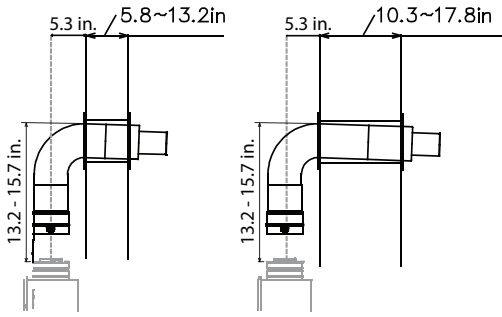

Builder's Edition Wall Thimble

Galvalume Double-Wall Vent Pipe
CWT-H

Model No.	Venting Series	L1	L2	Qty / Box
CWT-H	Concentric	Min. 3.5"	1.5"	1

SUPPORT.NORITZ.COM • 866.766.7489 (press 1)

4" SUS	For NR981 Series	5" SUS	For NC380 Series
		Concentric SUS	For DVC Series

Horizontal- Kits

Standard Wall Kit
Includes inner & outer plates
CVK-H

Wall Thickness Range
From 5.8"-13.2"

Thick Wall Kit
Includes inner & outer plates
CVK-H2

Wall Thickness Range
From 10.3"-17.8"

Horizontal- Build Your Own

No	1	2	3	4	5	6
Description	Straight Bird Screen w/ Outer Plate	90° Adj w/ Wall Flange	Straight Vent Pipe w/ Wall Flange	Straight	Adjustable	45/ 90 Degree
Part Number	CVT-S	CWF-90ELB	CWF	CVP-4/12/24/36STR	CVP-11/16/40ADJ	CVP-45/90ELB