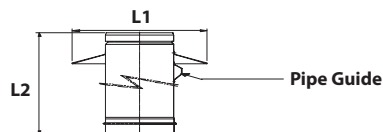

Vent Pipe Horizontal Drain Tee

Stainless Steel Single-Wall
DTX

Model No.	Venting Series	L1	L2	Qty / Box
DT4	4" SUS	2.1"	7.2"	6
DT5	5" SUS	2.7"	8.0"	6

Vent Pipe Rain Cap

Stainless Steel Single-Wall
RC-X

Model No.	Venting Series	L1	L2	Qty / Box
RC4	4" SUS	7.8"	6.6"	6
RC5	5" SUS	11.0"	7.2"	6

Storm Collar Vent Pipe

Stainless Steel Single-Wall
SCPX

Model No.	Venting Series	L1	L2	Qty / Box
SCP5	5" SUS	8.8"	25.2"	6

4" SUS	For NR981 Series
--------	------------------

5" SUS	For NC380 Series
Concentric SUS	For DVC Series