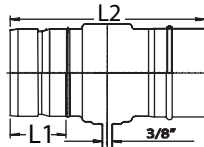

Vent Pipe Horizontal Drain Tee

Stainless Steel Single-Wall
DTX